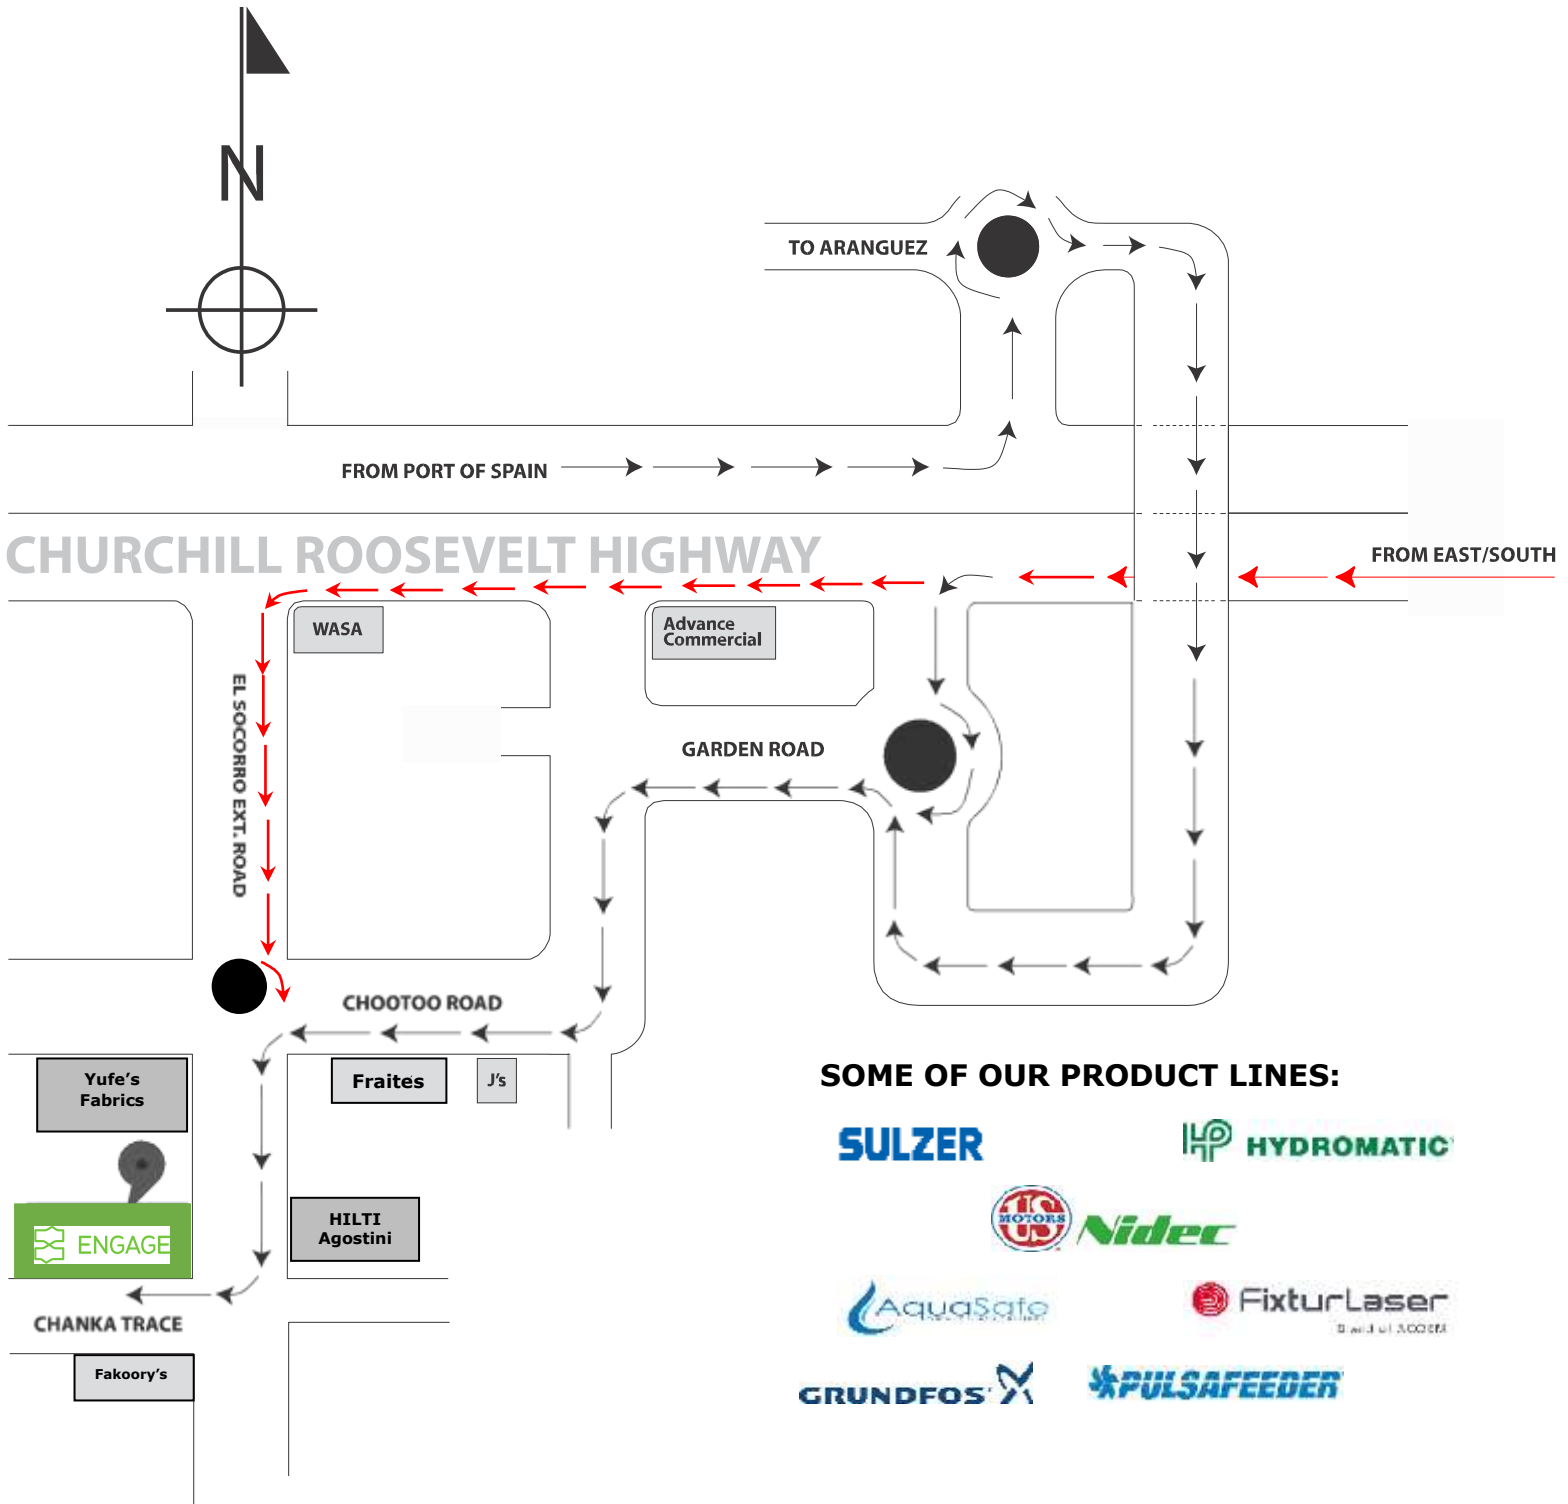

HERE'S HOW TO FIND US

SOME OF OUR PRODUCT LINES:

SULZER

HP HYDROMATIC

AquaSafe

FixturLaser
D. W. L. 11. 3.0024

GRUNDFOS

PULSAFEEDER