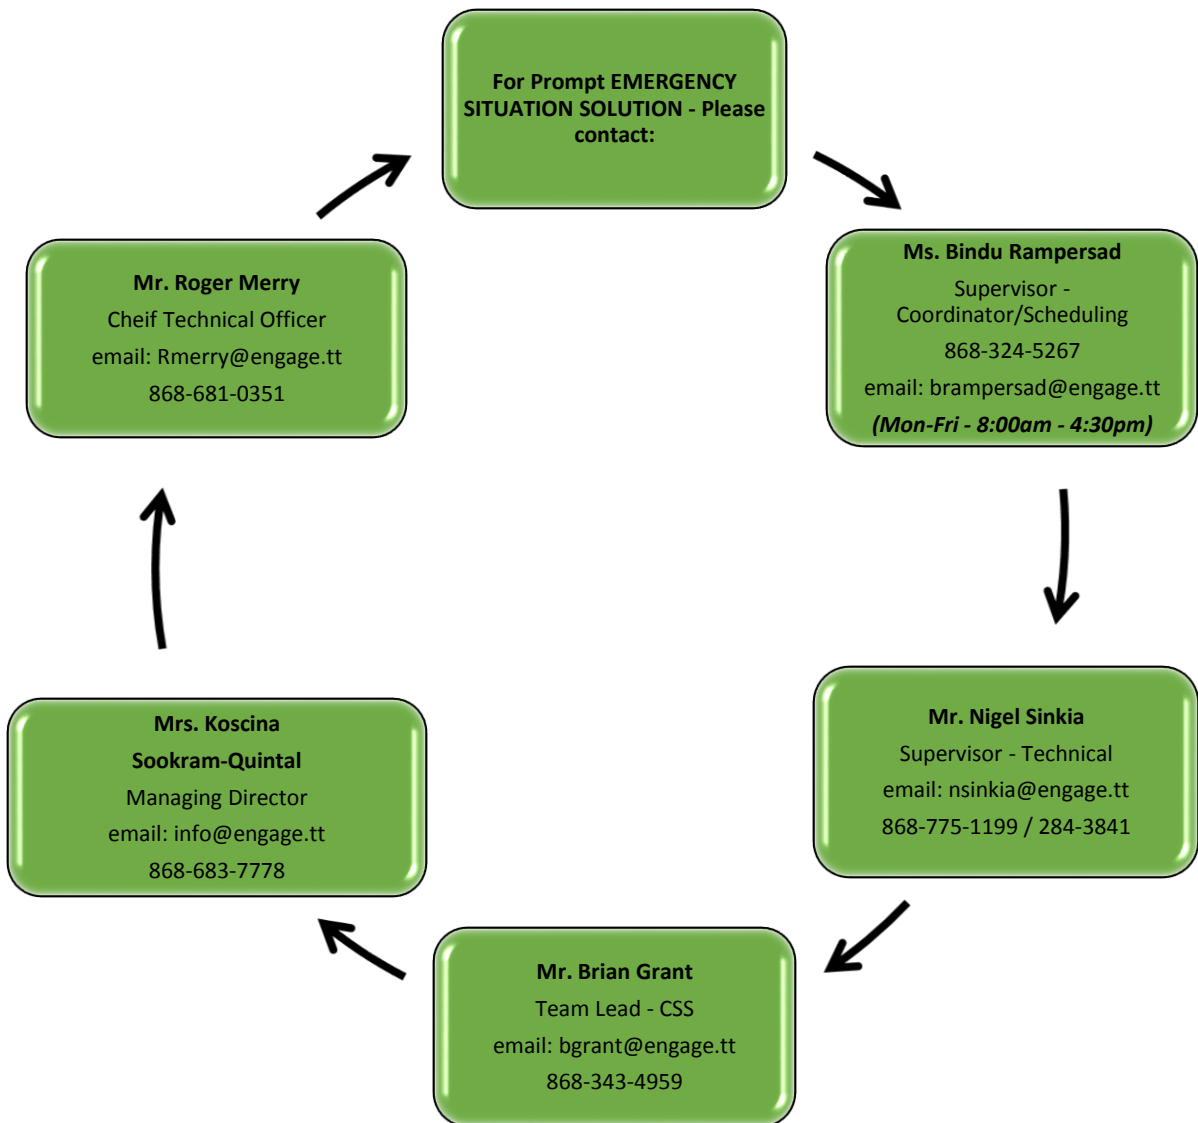

ENGAGE

Emergency Contact Escalation Procedure

Engineering Agencies (Caribbean) Limited is committed to ensuring excellent customer service. It is important that our customers are always able to contact us for information, assistance, feedback, etc. With this in mind, please note the Emergency Contact order below. In the event of an emergency, we urge you to utilize this order and we guarantee your situation will be addressed. We stand by our **Mission: "To improve your plant and equipment experience"**.

UNCONTROLLED COPY NOT SUBJECT TO UPDATES